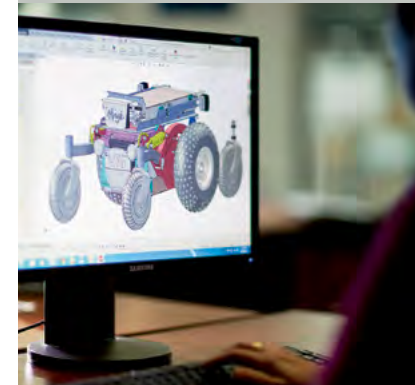

BUILT TO LAST

We never compromise on quality. Your powerchair is your mobility, therefore reliability is paramount.

ENGINEERED TO THE LAST BOLT

If we think we can make it better, we will. Our in-house engineering team is hands on, working side by side with customers and therapists. The entire Magic team works continuously to improve the experience, from choosing a Magic Mobility wheelchair to its performance in the places you want to go.